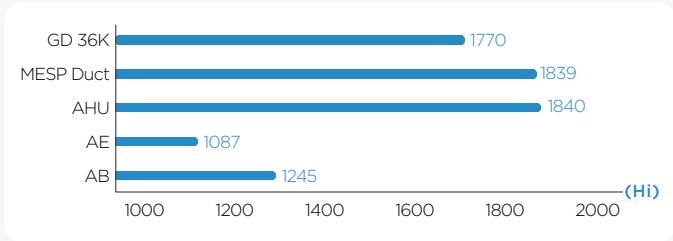

GD FLOOR STANDING

Feature

Powerful Airflow

12 Meters Long
Distance Wind Blast

Hidden VLED Display

Wind Avoid Me

Touch Control

3D Airflow

Best Comfort

Long-distance Windblast

Equipped with a powerful DC motor and a large-diameter centrifugal blower wheel to achieve an airflow of up to 1980 m³/h. The large air outlet and six large air directing blades enable an airflow distance of up to 12 m.