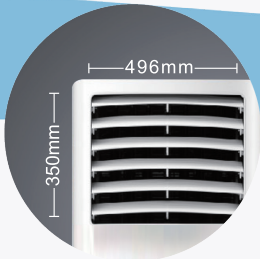

GD FLOOR STANDING

Feature

Powerful Airflow

12 Meters Long
Distance Wind Blast

Hidden VLED Display

Wind Avoid Me

Touch Control

3D Airflow

Best Comfort

Long-distance Windblast

Equipped with a powerful DC motor and a large-diameter centrifugal blower wheel to achieve an airflow of up to 1980 m³/h. The large air outlet and six large air directing blades enable an airflow distance of up to 12 m.

The air outlet area increases by 28%

Large-diameter centrifugal blower wheel with a diameter of 40 cm

Smart WiFi Control Wherever You Are

Simply download the MideaAIR app to control your air conditioner at anytime and from anywhere for ultimate convenience and peace of mind.

Display area is 102mm in diameter.